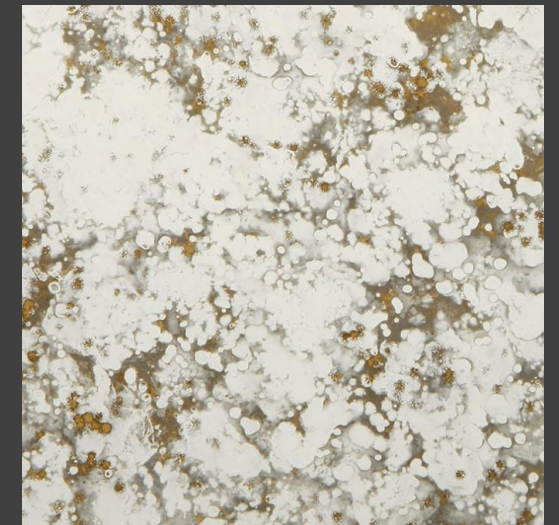

BURGESS GLASS; ANTIQUE MIRROR BROCHURE

ANTIQUÉ MIRROR 1 – BLENHEIM

Antique 1

Feature Wall – Esher - 2021

Feature Wall – Ottershaw - 2020

# ANTIQUÉ MIRROR 2 – GOLD LEAF

Entrance Hallway – South Kensington - 2021

Kitchen Splashback – Esher - 2021

Antique 2

ANTIQUÉ MIRROR 3 – SILVER

Kitchen Splashback – Fetcham - 2022

Mirror Wall – Southbank - 2021